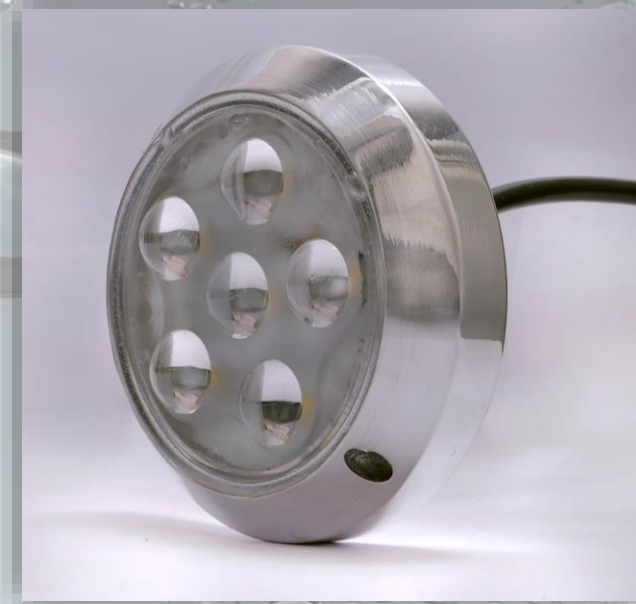

SURFACE DEGREE SWIMMING POOL LIGHT

CODE : HF034
SS BODY

4" DIA
40 MM THICKNESS

- **6 WATT SINGLE COLOUR = 2640**
- **6 WATT RGB = 2900**
- **6*3= 18 WATT SINGLE COLOUR = 3500**
- **6*3= 18 WATT RGB = 4400**